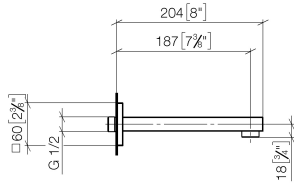

SYMETRICS Wall-mounted basin spout without pop-up waste - Platinum

13 800 980

- 185mm projection
- fixed spout
- circular, air-enriched flow
- hole diameter 37 mm
- rosette 60 x 60 mm
- 1/2" connection
- plug-link mounting
- max. flow 7 l/min
- lead-free
- WRAS 1904065

For Touchfree control please order eSet Touchfree
WITH or WITHOUT temperature adjustment

Recommended miscellaneous

Concealed wall elbow -

35 085 970 90

- max. recess depth 163 mm
- min. recess depth 90 mm

SYMETRICS Wall-mounted basin spout without pop-up waste - Platinum

13 800 980

mm [inches]

Flow rate chart

Certificates

LGA_18592.

WRAS_1904065.

SYMETRICS Wall-mounted basin spout without pop-up waste - Platinum

13 800 980

Spare parts list

No.	Item Number	Name	Quantity used	Delivery time
1	09 14 10 053 90	seal	1	2
2	09 24 04 135 90	nipple	1	2
3	09 14 10 008 90	seal	2	2
4	90 11 68 004 00-08	spout	1	40
5	90 23 01 029 02-08	aerator	1	40